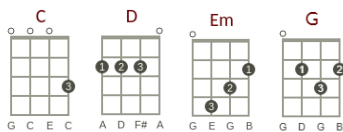

You Are Perfect

(Alecia Moore / Johan Schuster / Max Martin)

Key: G

Time: 4/4

Artist: P!nk

(Strum D duD du_uduD)

Intro:

Made a **[G!]** wrong turn, once or **[D!]** twice
Dug my **[Em!]** way out, blood and **[C!]** fire
Bad de-**[G!]**cisions, that's al-**[D!]**right
Welcome **[Em!]** to-o-oo my silly **[C!]** life